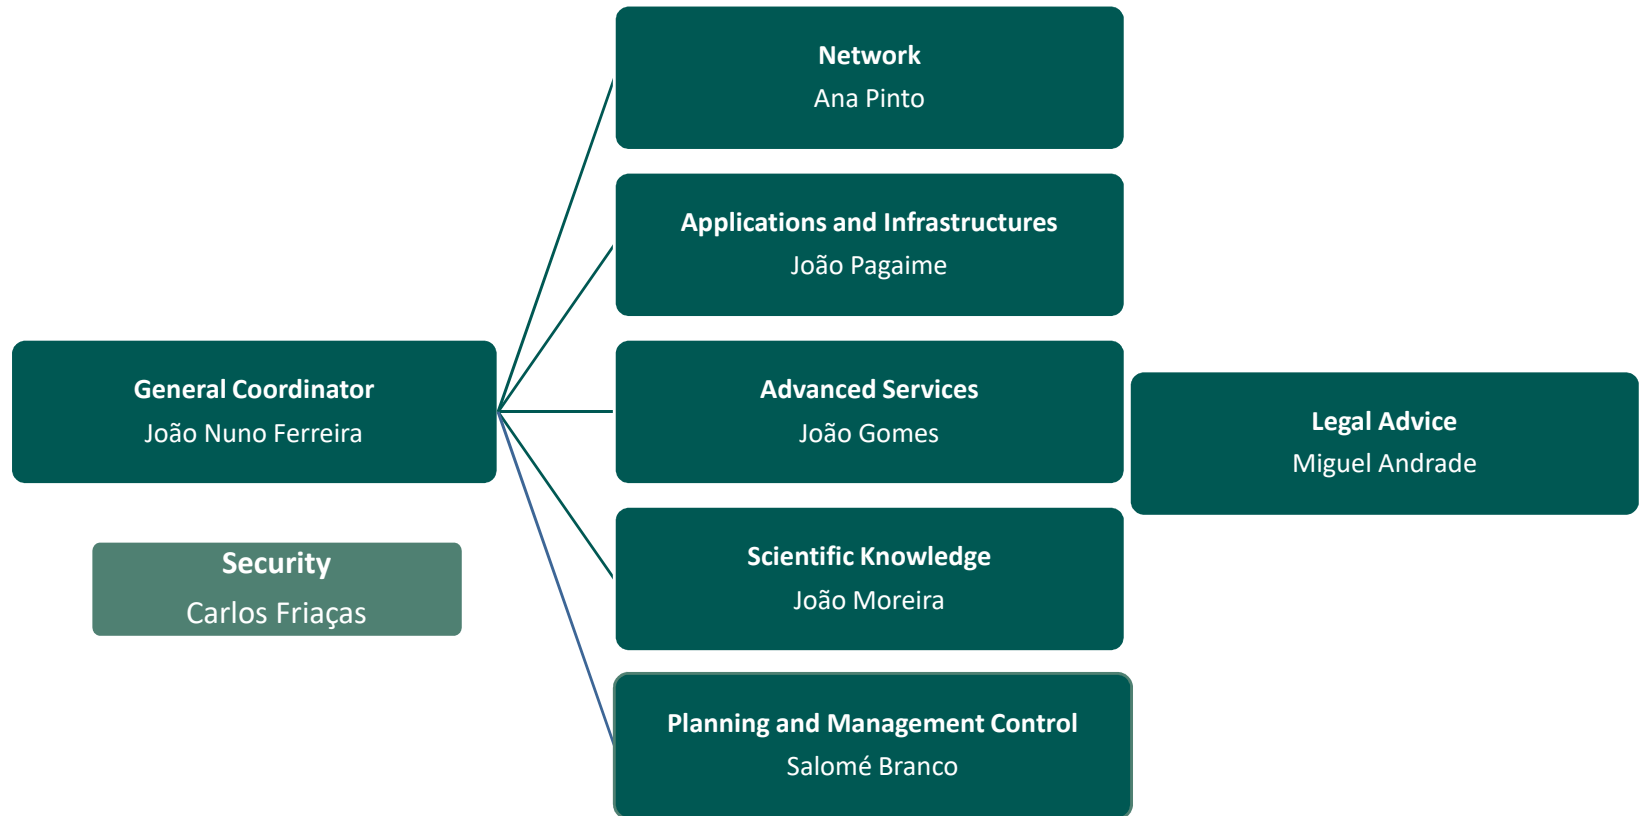

FCCN is part of the Research Infrastructures.

Internal organization

Staff

FCCN: 64
FCT: 185

TODAY.....

FCCN

FCCN is a Unit of FCT, the National Foundation for Science and Technology, Its mission is to plan and manage the RCTS – the **Science, Technology and Society Network**, which is a digital research infrastructure covering the whole Portuguese territory, that transcends all areas of knowledge.