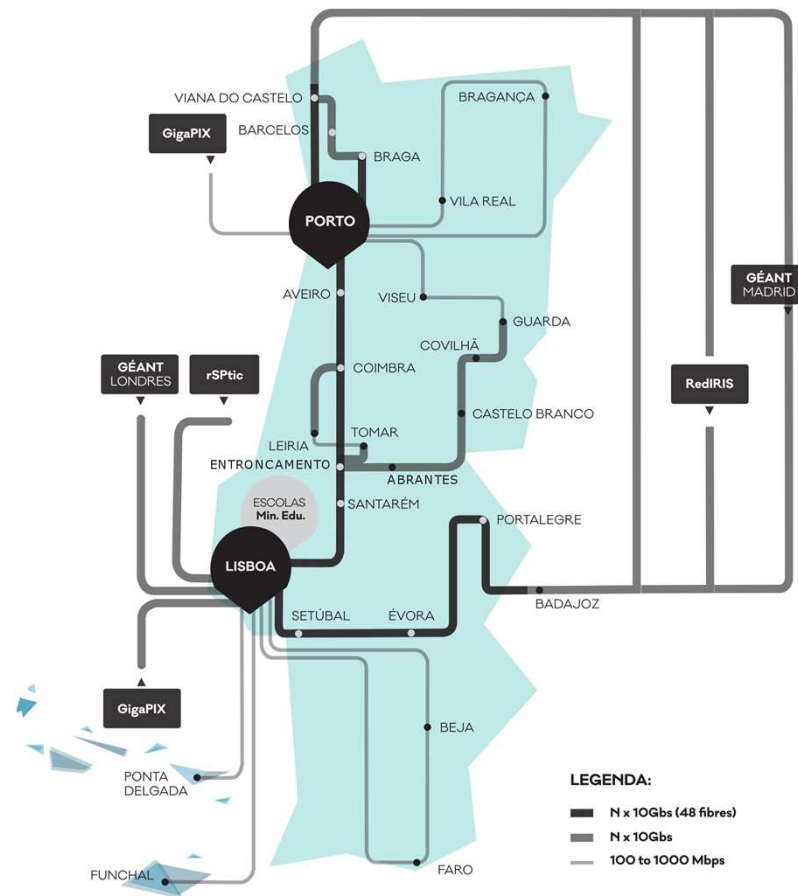

FCCN is part of the Research Infrastructures.

Internal organization

Staff

FCCN: 64
FCT: 185

TODAY.....

FCCN

FCCN is a Unit of FCT, the National Foundation for Science and Technology, Its mission is to plan and manage the RCTS – the **Science, Technology and Society Network**, which is a digital research infrastructure covering the whole Portuguese territory, that transcends all areas of knowledge.

FCCN aims to be ahead of its time serving its community.

Our network

Portuguese Population: 10 316 (thousands)

Direct connections: 81

Total institutions connected: 164

Our users

Students: 361 943 (higher education)