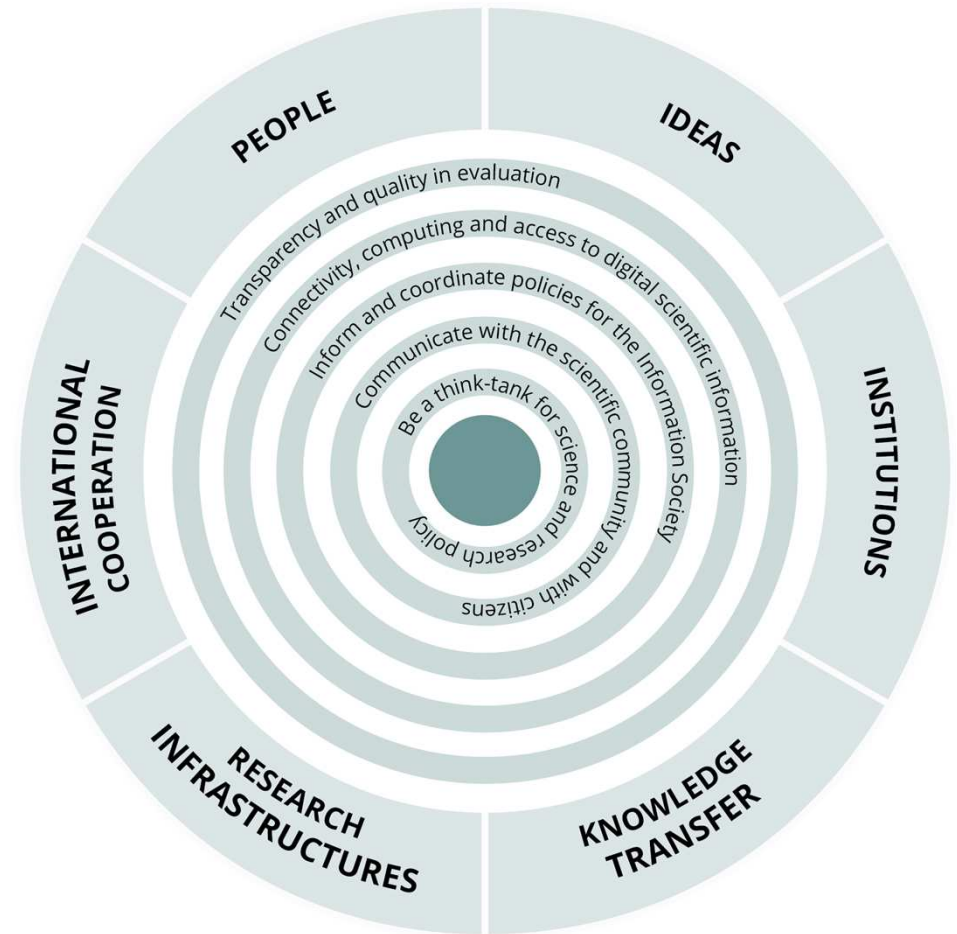

Today...

FCT

A public funded government agency, under responsibility of the Ministry of Science, Technology and Higher Education.

The national funding agency for science and research in Portugal.

Supports research with over 400 million euros per year (on average). This accounts for approximately 30% of Portugal's annual public funding in science.