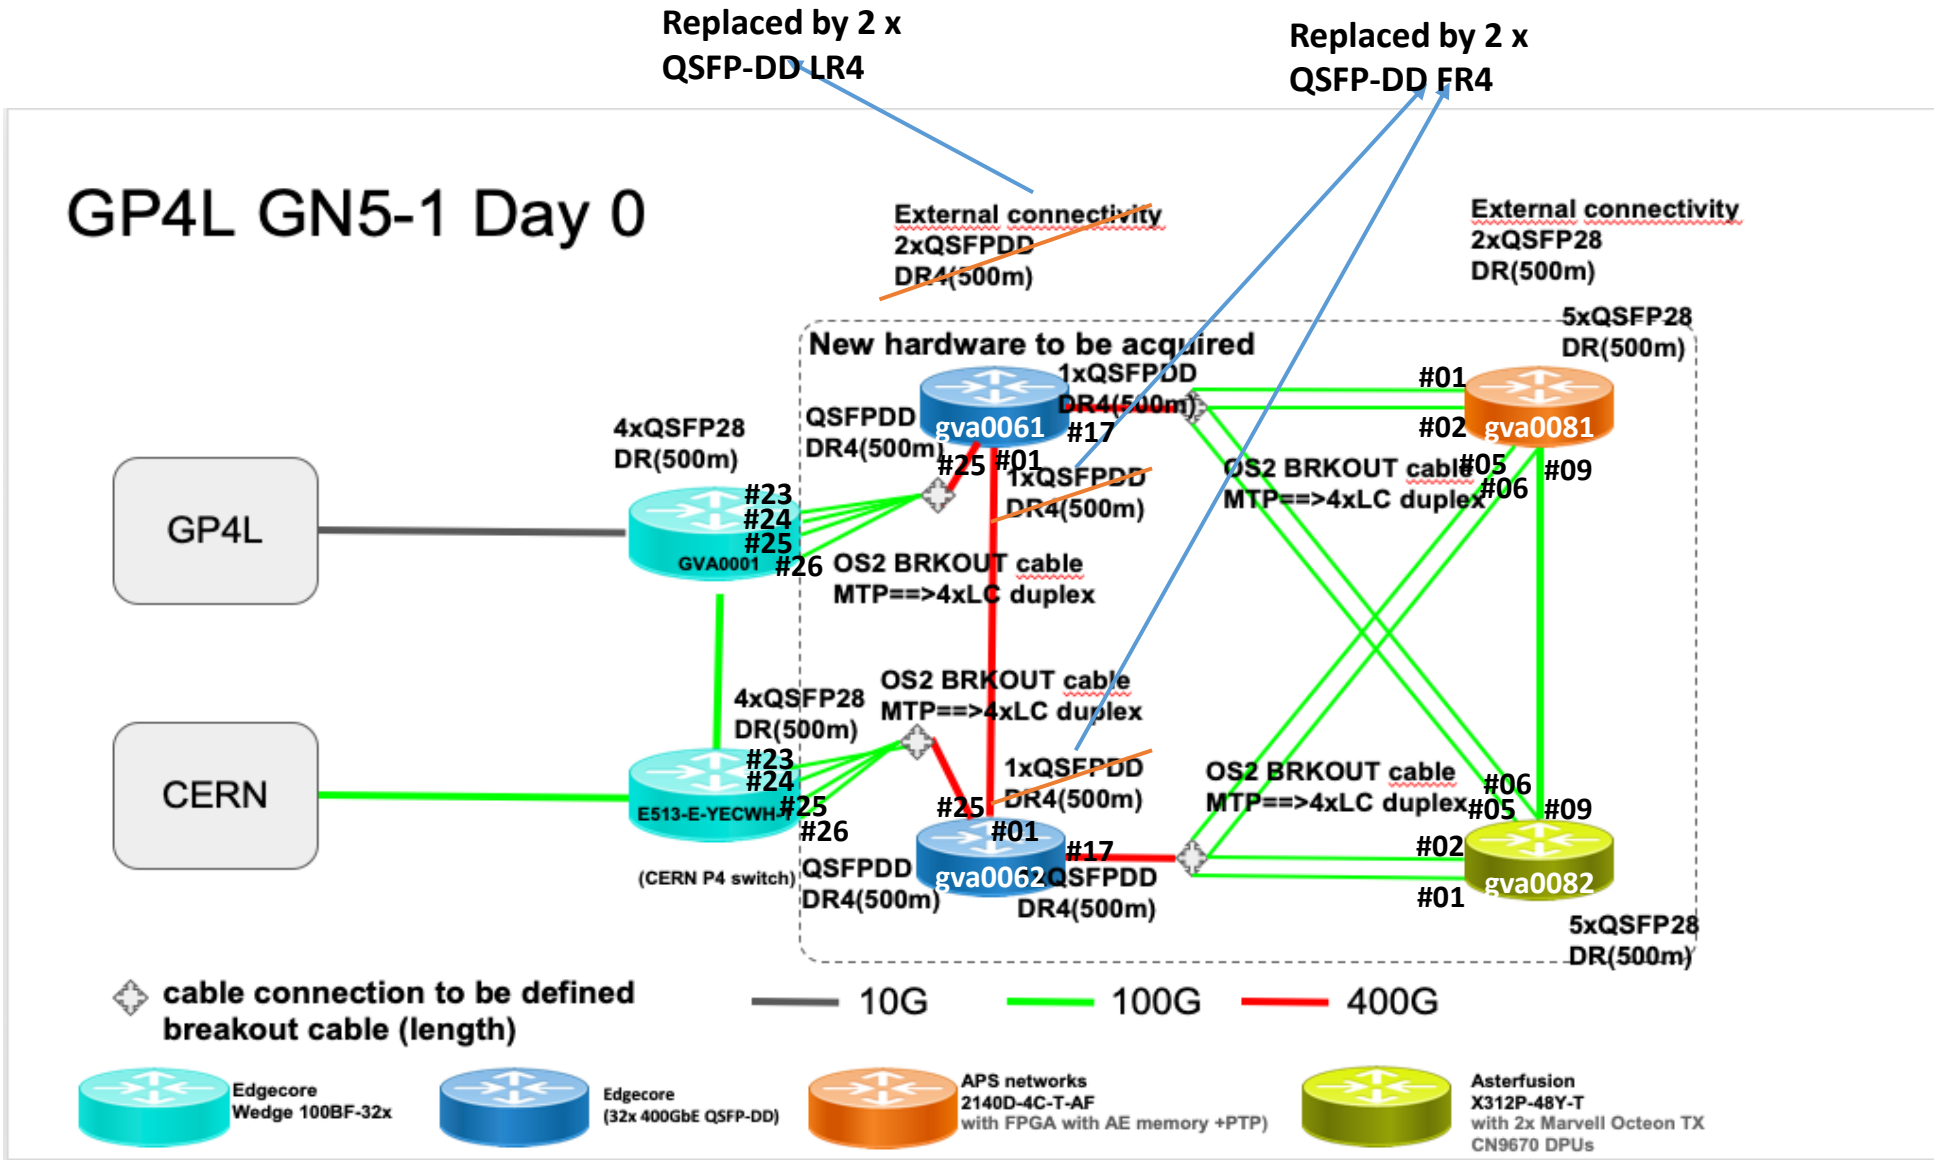

GP4L extension @ CERN in Geneva

GP4L GN5-1 Day 0