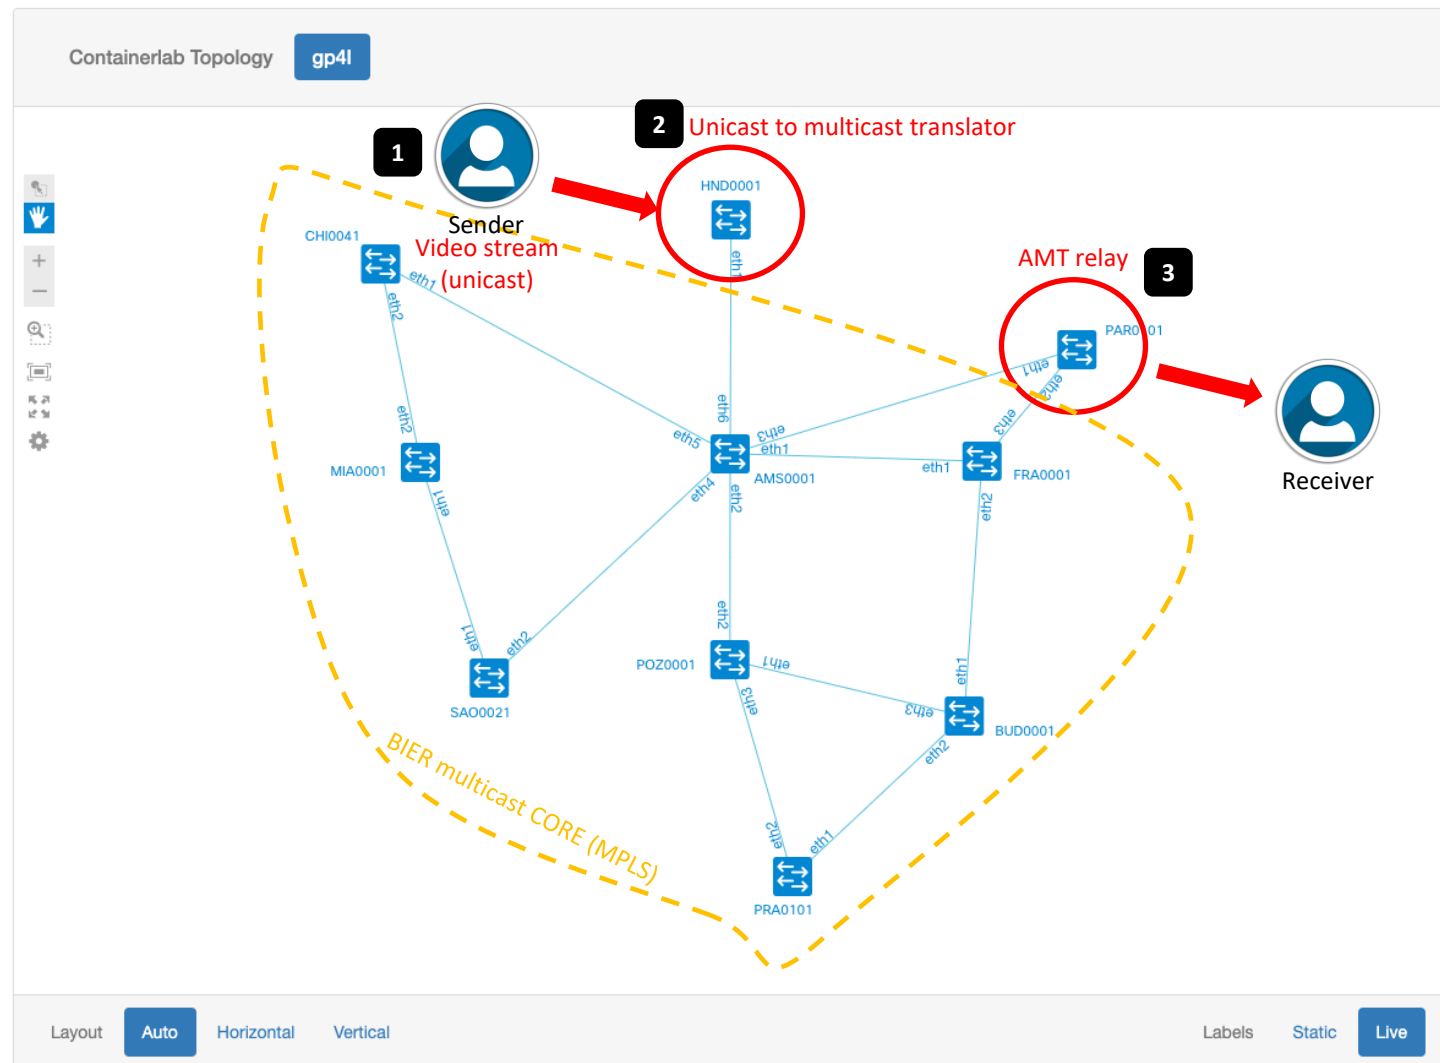

## Software Defined Network

Example

\* With the courtesy of Pan S. Shakya / Nepal REN

## CRIANN / SYVIK-2: Regional network + anti-DDOS use case

## Use case: Next gen multicast with RARE !

- BIER MPLS core
- AMT-relay
- (AMT=Automatic Multicast Tunnel)
- Unicast → Multicast translator

...

Missing piece of the puzzle ?

**(S,G) advertisement !**  
**(Application software?)**