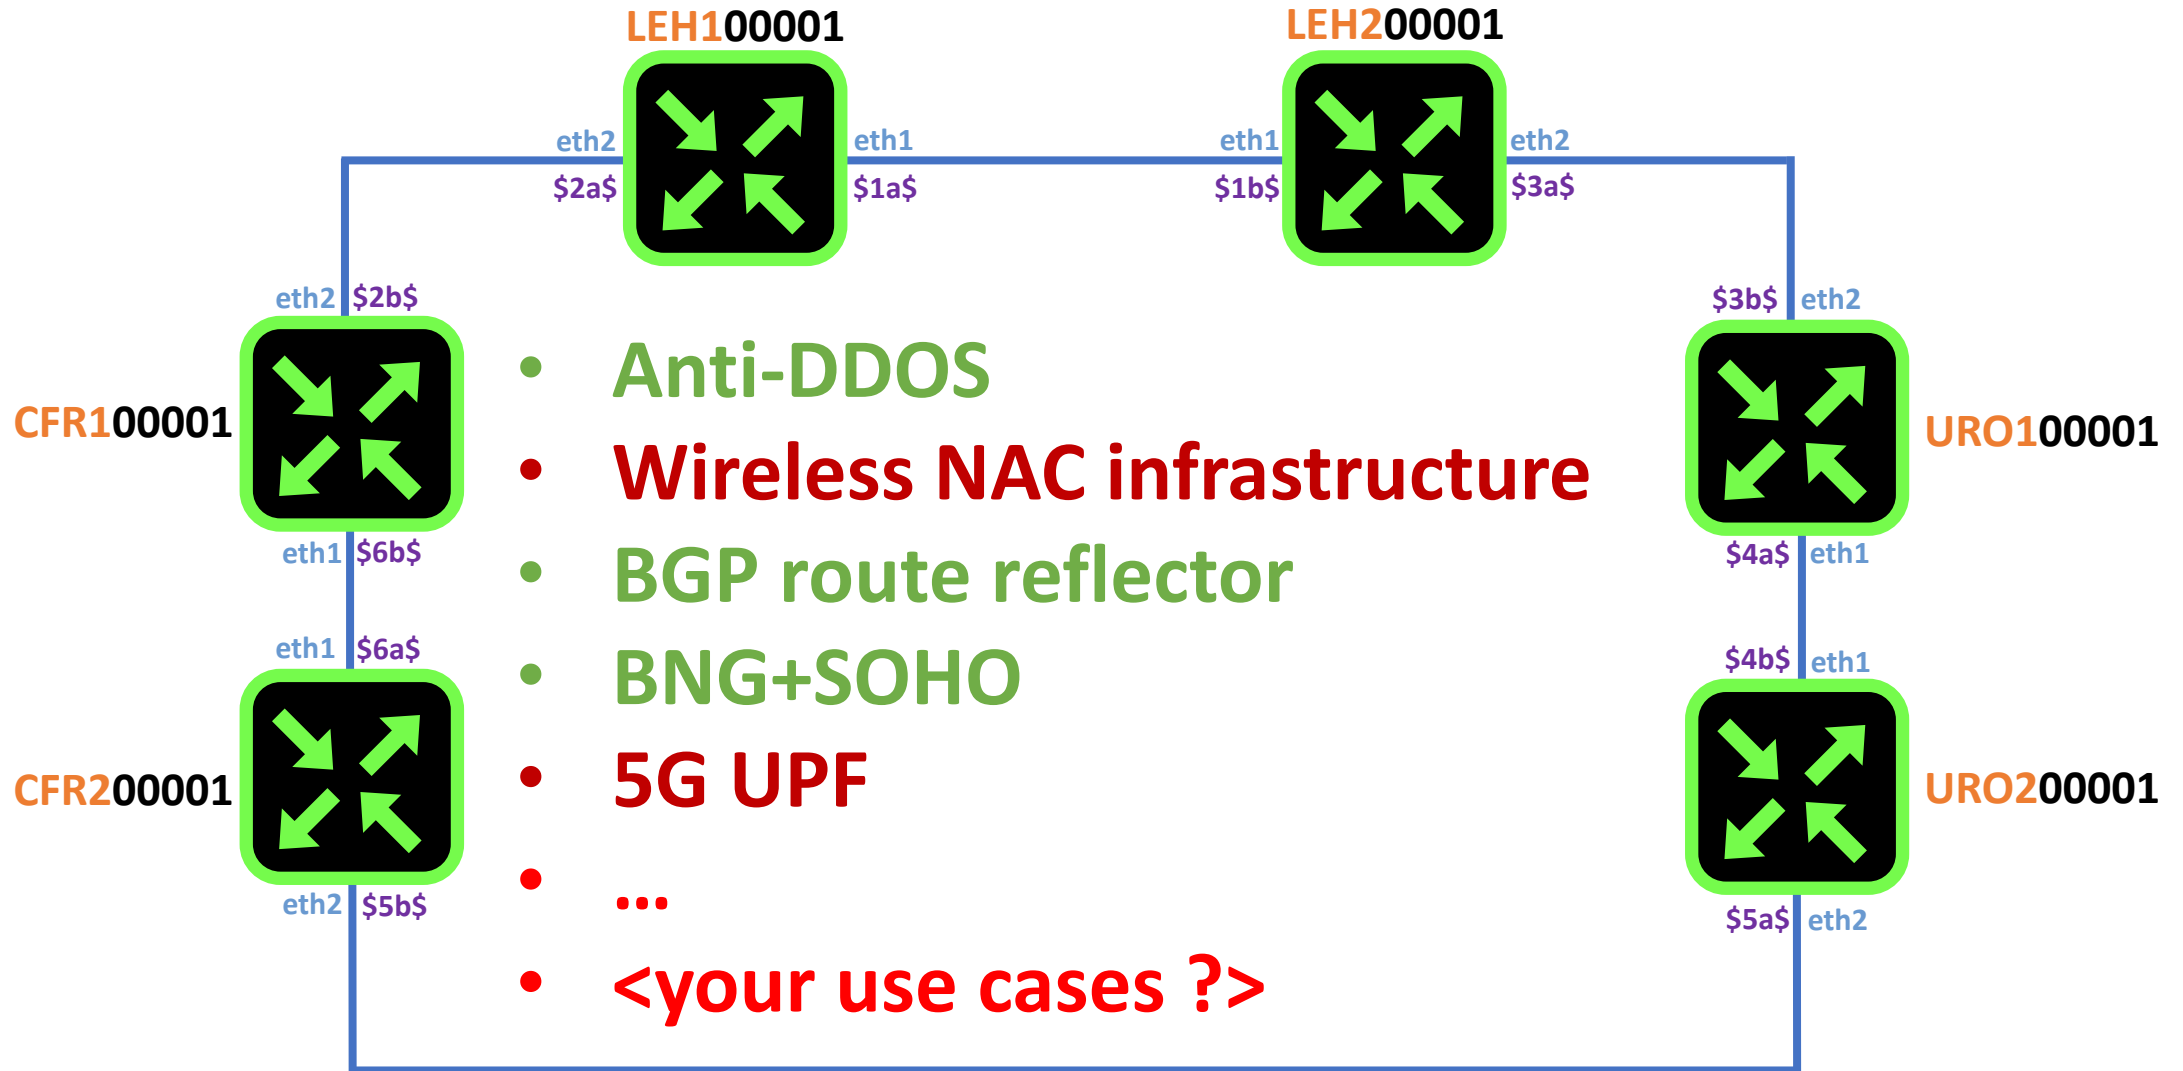

## Software Defined Network

Example

\* With the courtesy of Pan S. Shakya / Nepal REN

## CRIANN / SYVIK-2: Regional network + anti-DDOS use case