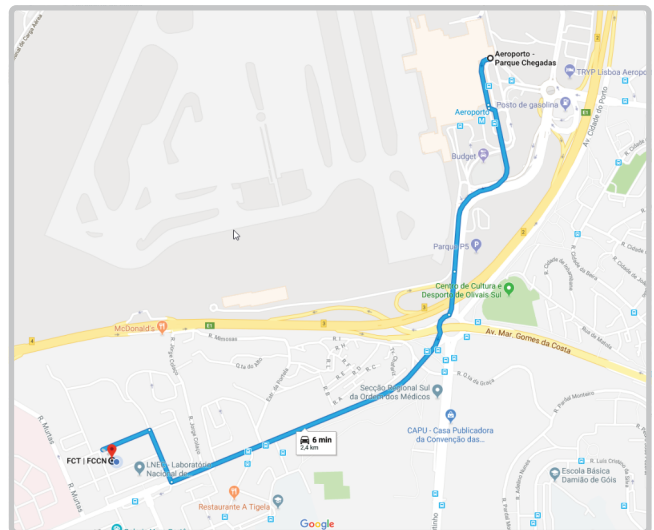

SIG-Marcomms Lisbon '2018

26-28 September

How to get there?

Venue Address

[LNEC Congress Centre](#)

Avenida do Brasil, 101
1700-066 Lisbon - Portugal

Coordinates: [38° 45'34,4" N, 9° 8' 27,7" O](#)

The Venue is 5 minutes away from the airport.
Venue is also 20 minutes away from the city center.

How to get to the venue

Public transportation or taxi / uber

[Carris bus](#), numbers: 717, 731, 750, 783

[Metro Lisboa](#): Alvalade station (5 minute walk)

Additional Information

Taxi fare from the airport to the venue is around €3,5 with no luggage and €5 with luggage – This is on a regular day schedule.

Useful links

[Calculate taxi fares](#)

Schedule your taxi with [Mytaxy app](#)

Click the image above to see the map

Recommended hotels

[NH Lisboa Campo Grande](#) (1.8 km from the venue)

[Hotel Roma](#) (1.9 Km from the venue)

[Marriott Lisbon](#) (2.8 km from the venue)

[Corinthia Hotel Lisbon](#) (3.3. km from the venue)

[TRYP Lisboa Oriente Hotel](#) (4.7 km from the venue)

[Hotel Olisippo Oriente](#) (4.7 km from the venue)

[Hotel NH Collection Lisboa Liberdade](#) (4.8 km from the venue)